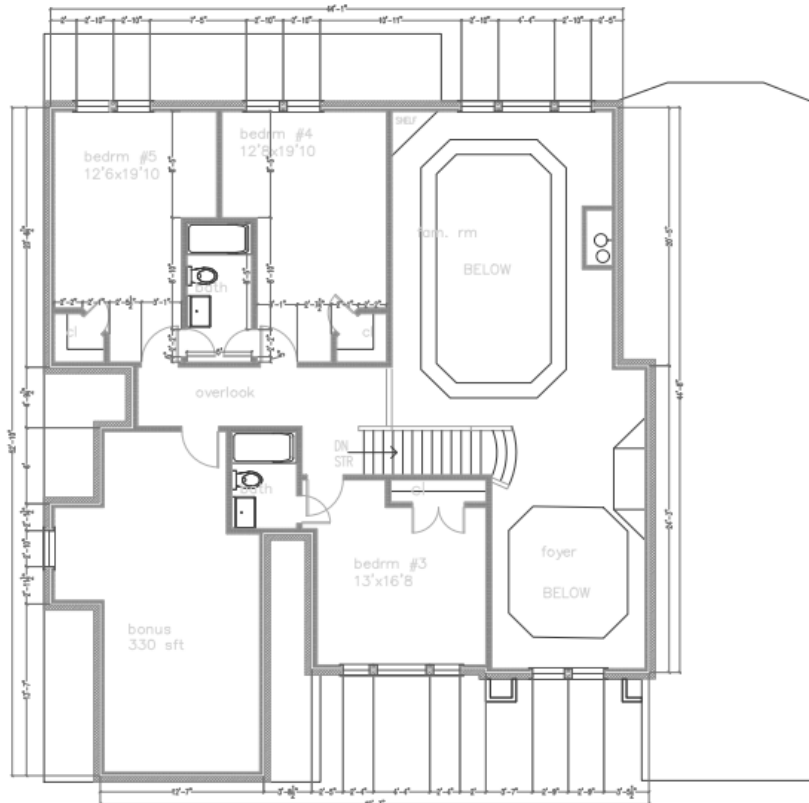

FIRST FLOOR PLAN
 SCALE : 1/4" = 1'-0"
 2372 sq ft

SECOND FLOOR PLAN
 SCALE : 1/4" = 1'-0"
 912 sq ft

*Due to our consistent efforts to improve our homes, Octave Built reserves the right to make changes without notice or obligation to plans, elevations and pricing. Illustrations and specifications are believed to be correct at time of publication and are not intended to create warranty or contract rights. All plans, specifications, features, materials and appliances are subject to availability, change or substitution deemed advisable by Octave Built. This feature sheet does not represent all standard specification in the homes. Details listed may vary as per plan.